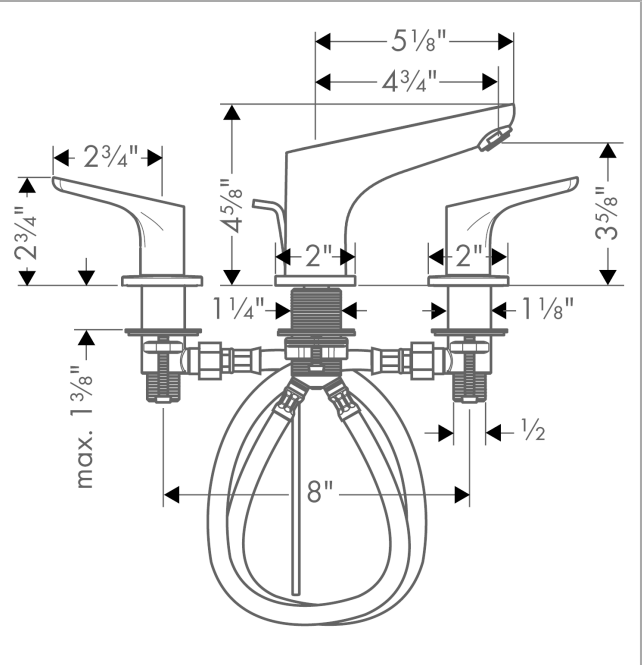

Focus

Focus 100 Widespread Faucet, 1.2 GPM

Finishes : **brushed nickel** Part no. : **04369820**

Description

Features

- Solid brass
- Aerated spray
- Flow: 1.2 GPM
- 90° ceramic valves
- Includes pop-up assembly
- California Low Lead / Section 116875 CHSC

Item details

List Price

\$ 470.00

Technology

Compliance

Product image

Scale drawing

Focus

Focus 100 Widespread Faucet, 1.2 GPM

Finishes : brushed nickel Part no. : 04369820

Exploded drawing

Year of production: >07/16

Focus

Focus 100 Widespread Faucet, 1.2 GPM

Finishes : **brushed nickel** Part no. : **04369820**

Spare parts list

Year of production: >07/16

| Pos. | Description | Part no. | Price | PU |
|------|---------------------------------|----------|-------|----|
| 1 | aerator M24x1 (4,5 l/min) | 92879820 | - | 1 |
| 2 | escutcheon for spout | 97505820 | - | 1 |
| 3 | O-ring 11x2 | 98127000 | - | 1 |
| 4 | fixing set (Ø 32) | 13961000 | - | 1 |
| 5 | connection hose 17½" M10x1 3/8" | 94071001 | - | 1 |
| 6 | shut off unit right closing | 94009000 | - | 1 |
| 7 | shut off unit left closing | 94008000 | - | 1 |
| 8 | handle | 95930821 | - | 1 |
| 9 | pull rod | 96657820 | - | 1 |
| a | pop up waste | 88509820 | - | 1 |