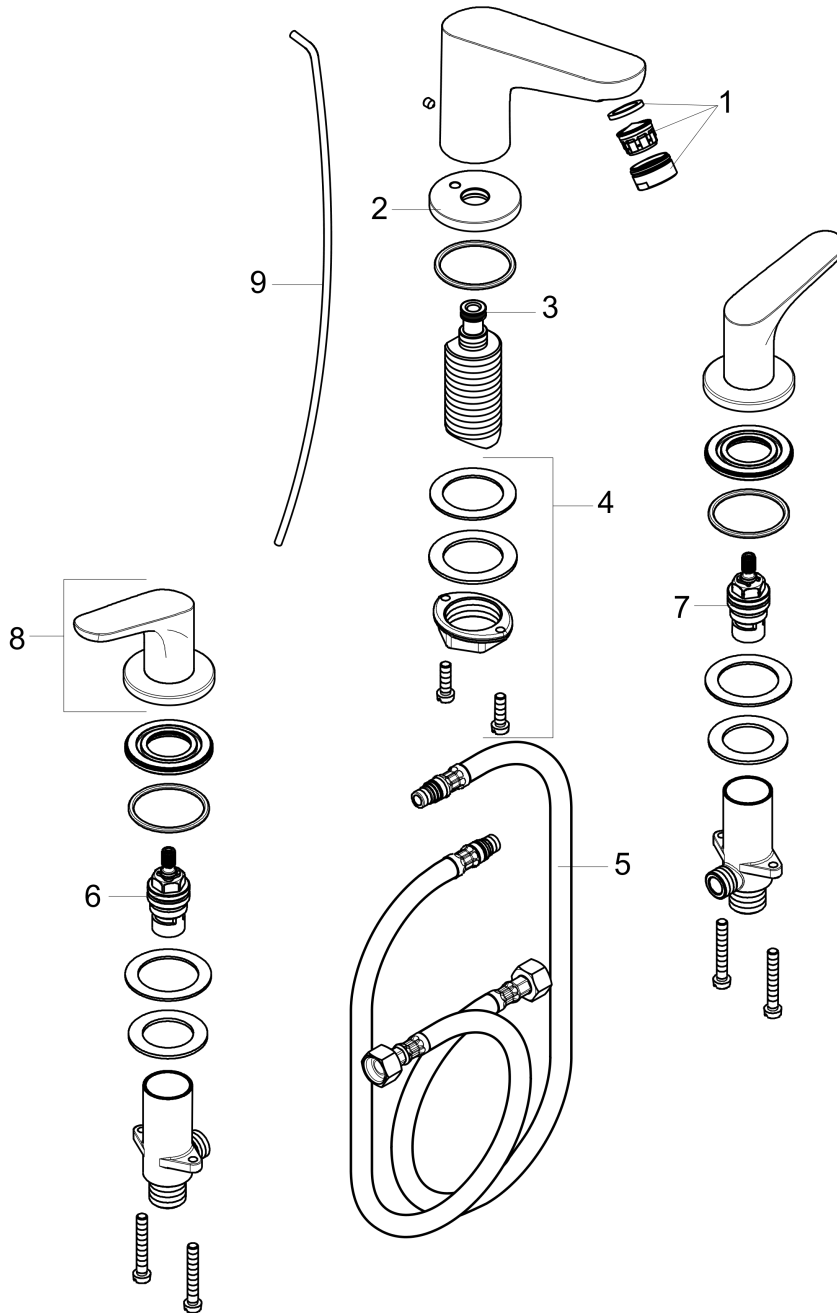

Focus

Focus 100 Widespread Faucet, 1.2 GPM

Finishes : **brushed nickel** Part no. : **04369820**

Description

Features

- Solid brass
- Aerated spray
- Flow: 1.2 GPM
- 90° ceramic valves
- Includes pop-up assembly
- California Low Lead / Section 116875 CHSC

Item details

List Price

\$ 470.00

Technology

Compliance

Product image

Scale drawing

Focus

Focus 100 Widespread Faucet, 1.2 GPM

Finishes : brushed nickel Part no. : 04369820

Exploded drawing

Year of production: >07/16

Focus

Focus 100 Widespread Faucet, 1.2 GPM

Finishes : **brushed nickel** Part no. : **04369820**

Spare parts list

Year of production: >07/16

| Pos. | Description | Part no. | Price | PU |
|------|---------------------------------|----------|-------|----|
| 1 | aerator M24x1 (4,5 l/min) | 92879820 | - | 1 |
| 2 | escutcheon for spout | 97505820 | - | 1 |
| 3 | O-ring 11x2 | 98127000 | - | 1 |
| 4 | fixing set (Ø 32) | 13961000 | - | 1 |
| 5 | connection hose 17½" M10x1 3/8" | 94071001 | - | 1 |
| 6 | shut off unit right closing | 94009000 | - | 1 |
| 7 | shut off unit left closing | 94008000 | - | 1 |
| 8 | handle | 95930821 | - | 1 |
| 9 | pull rod | 96657820 | - | 1 |
| a | pop up waste | 88509820 | - | 1 |